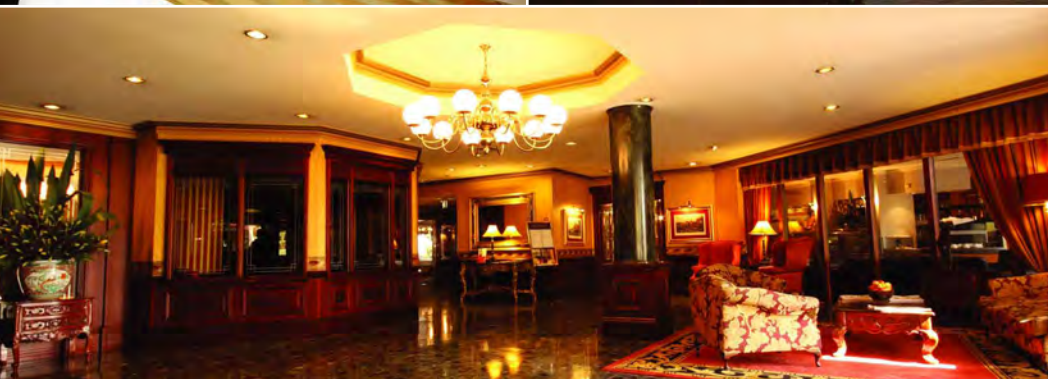

BRISBANE
riverviewhotel

Enjoy the View Brisbane Riverview Hotel

Overlooking the River at Hamilton, the Brisbane Riverview Hotel is conveniently located between the Brisbane Airport and the City centre. Our guest rooms are spacious and well appointed offering a warm and inviting ambience. We strive to exceed our guest's every expectation in customer service and offer complimentary car parking for all guests and visitors. Whether travelling for business or pleasure, we look forward to welcoming you soon.

Set in a resort style environment, the Brisbane Riverview Hotel is situated by the banks of the Brisbane River and is centrally located just ten minutes from Brisbane Airport and the CBD, five minutes to the RNA Showgrounds, Doomben & Eagle Farm Racetracks, a two minute walk to the Breakfast Creek Hotel & Albion Park Harness Racing, and the closest full service Hotel to the Brisbane Cruise Terminal - Portside. The Hotel is perfect for both business and leisure travellers alike.

HOTEL FACILITIES

- 90 x spacious, well appointed guest rooms
- 12 x suites with full size spa baths
- Family rooms available
- Large suites suitable for interviews and small meetings
- Conference centre (6 meeting rooms)
- Private boardrooms
- Zig Zag Restaurant
- Chesters Bar
- Business facilities
- Secretarial services
- Safety deposit boxes
- Guest laundry
- Same day dry cleaning and laundry valet service
- 24 hour reception
- 24 hour room service
- Babysitting
- Resort-style swimming pool, spa and sauna
- Fully equipped gymnasium
- Complimentary membership to Viewpoints guest reward program
- Complimentary onsite and off street parking
- Complimentary daily newspaper