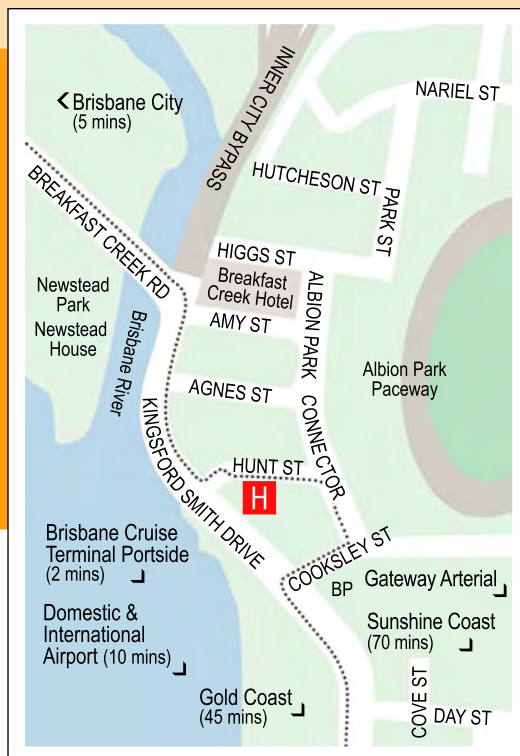

BRISBANE
riverviewhotel

Enjoy the View Brisbane Riverview Hotel

Overlooking the River at Hamilton, the Brisbane Riverview Hotel is conveniently located between the Brisbane Airport and the City centre. Our guest rooms are spacious and well appointed offering a warm and inviting ambience. We strive to exceed our guest's every expectation in customer service and offer complimentary car parking for all guests and visitors. Whether travelling for business or pleasure, we look forward to welcoming you soon.

Set in a resort style environment, the Brisbane Riverview Hotel is situated by the banks of the Brisbane River and is centrally located just ten minutes from Brisbane Airport and the CBD, five minutes to the RNA Showgrounds, Doomben & Eagle Farm Racetracks, a two minute walk to the Breakfast Creek Hotel & Albion Park Harness Racing, and the closest full service Hotel to the Brisbane Cruise Terminal - Portside. The Hotel is perfect for both business and leisure travellers alike.

Cnr Kingsford Smith Drive & Hunt Street
Hamilton QLD 4007
T: 07 3862 1800 / F: 07 3862 1219
Toll Free: 1300 785 453
E: hotel.rv@viewhotels.com.au
www.viewhotels.com.au
Part of the View Hotels Group