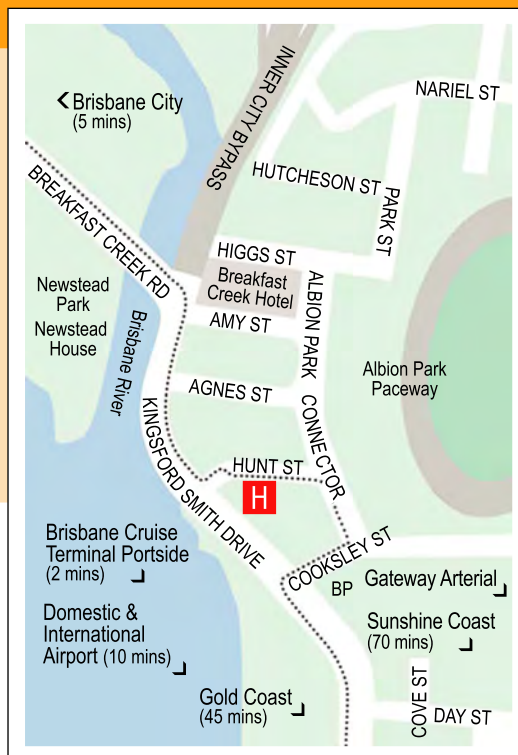

BRISBANE
riverviewhotel

Conference & Events

Brisbane Riverview Hotel

Set in a resort style environment, the Brisbane Riverview Hotel offers flexible, well equipped conference and meeting facilities to cater for boardroom meetings of 6 people to major functions and exhibitions of up to 300 delegates. Column free convention rooms offer soundproof retractable walls as well as vehicle and machinery access. We offer the perfect venue for your day use meetings, large residential conferences and social get-togethers with ample complimentary undercover parking available for all conference delegates and visitors.

The Brisbane Riverview Hotel is situated by the banks of the Brisbane River and is centrally located just ten minutes from Brisbane Airport and the CBD, five minutes to the RNA Showgrounds, Doomben & Eagle Farm Racetracks, a two minute walk to the Breakfast Creek Hotel & Albion Park Harness Racing, and the closest full service Hotel to the Brisbane Cruise Terminal - Portside. The Hotel is perfect for both business and leisure travellers alike.

Cnr Kingsford Smith Drive & Hunt Street
Hamilton QLD 4007
T: 07 3862 1800 / F: 07 3862 1219
Toll Free: 1 300 785 453
E: hotel.rv@viewhotels.com.au
www.viewhotels.com.au
Part of the View Hotels Group