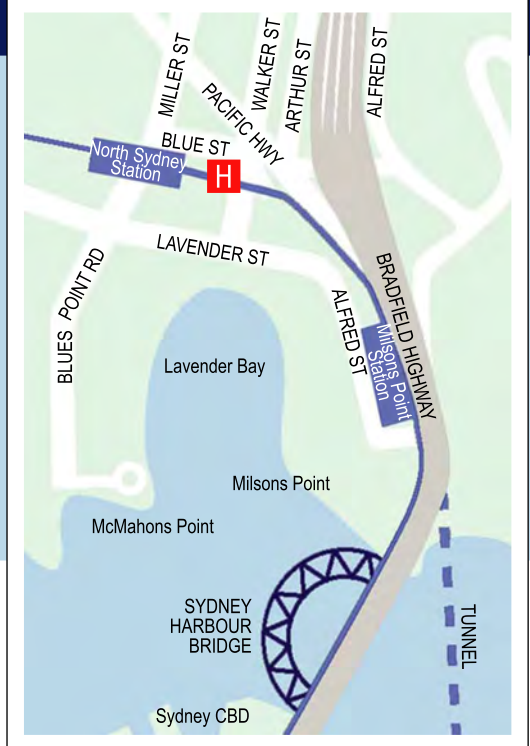

NORTH SYDNEY
harbourviewhotel

Conference & Events

North Sydney Harbourview Hotel

The North Sydney Harbourview Hotel is the ideal venue for your meeting, conference or special event. Our function rooms can accommodate a small meeting of two, or up to 200 delegates for a large style conference. At the North Sydney Harbourview Hotel we make conferencing easy with our professional and friendly approach, delicious menus, and flexibility to tailor-make an event to suit your needs.

With unsurpassed views, a relaxing atmosphere and friendly staff, the North Sydney Harbourview Hotel is the place to stay to enjoy the best of Sydney. Conveniently located in the heart of North Sydney and with incomparable views of magnificent Sydney Harbour, the Harbour Bridge and Lavender Bay, the Hotel is minutes away from Sydney CBD and within easy access to Taronga Zoo, Luna Park, Darling Harbour, and is right next door to North Sydney Train Station.